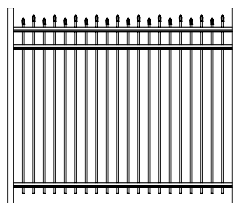

FENCING OVERVIEW

Fence panels in the Classic Collection by ActiveYards offer a traditional look and have the ability to easily be adjusted to follow the natural slope of your yard.

Our ActiveYards Classic Collection is available in our most popular aluminum fence styles featuring four colors and traditional square rails in the Haven, Home and Harbor series of grades. This Classic Collection aluminum fencing also features a flush bottom drop rail in select styles and sizes. Matching gates are available for every style.

ActiveYards Aluminum Fencing features a state-of-the-art powder coating with SolarGuard to provide fade resistance and undergoes advanced weather testing. All products are assembled in the USA and feature a Transferable Limited Lifetime Warranty.

ONYX

Note: Fence posts, panels, rails and pickets are NOT interchangeable between ActiveYards Classic and Corigin Collections.