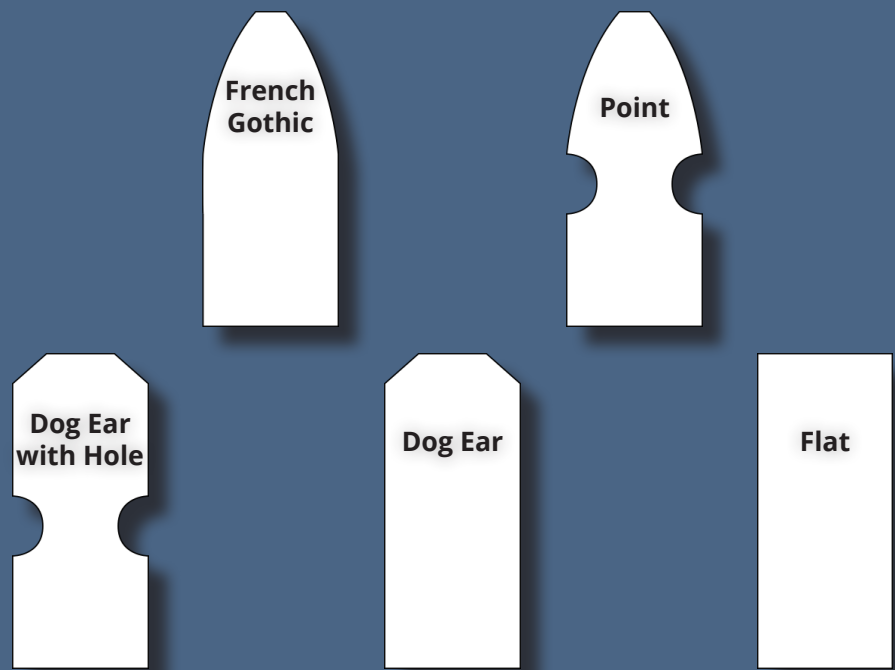

Call 1-855-By-Carls
For a No-Cost, No-Obligation
In Home Consultation.

Don't forget to ask about our
current promotions and our
multiple financing options.

Wood Fencing by CARL'S

Surrounded by the best.

1-855-By-Carls
www.ByCarls.com

BOARD STYLES

Special Shaping

Board on Board Dog Ear

Spaced Picket with Flat Top

Solid Tongue and Groove with Mid Rail

Solid Convex

Solid Dog Ear

Solid Tongue and Groove with Lattice Top